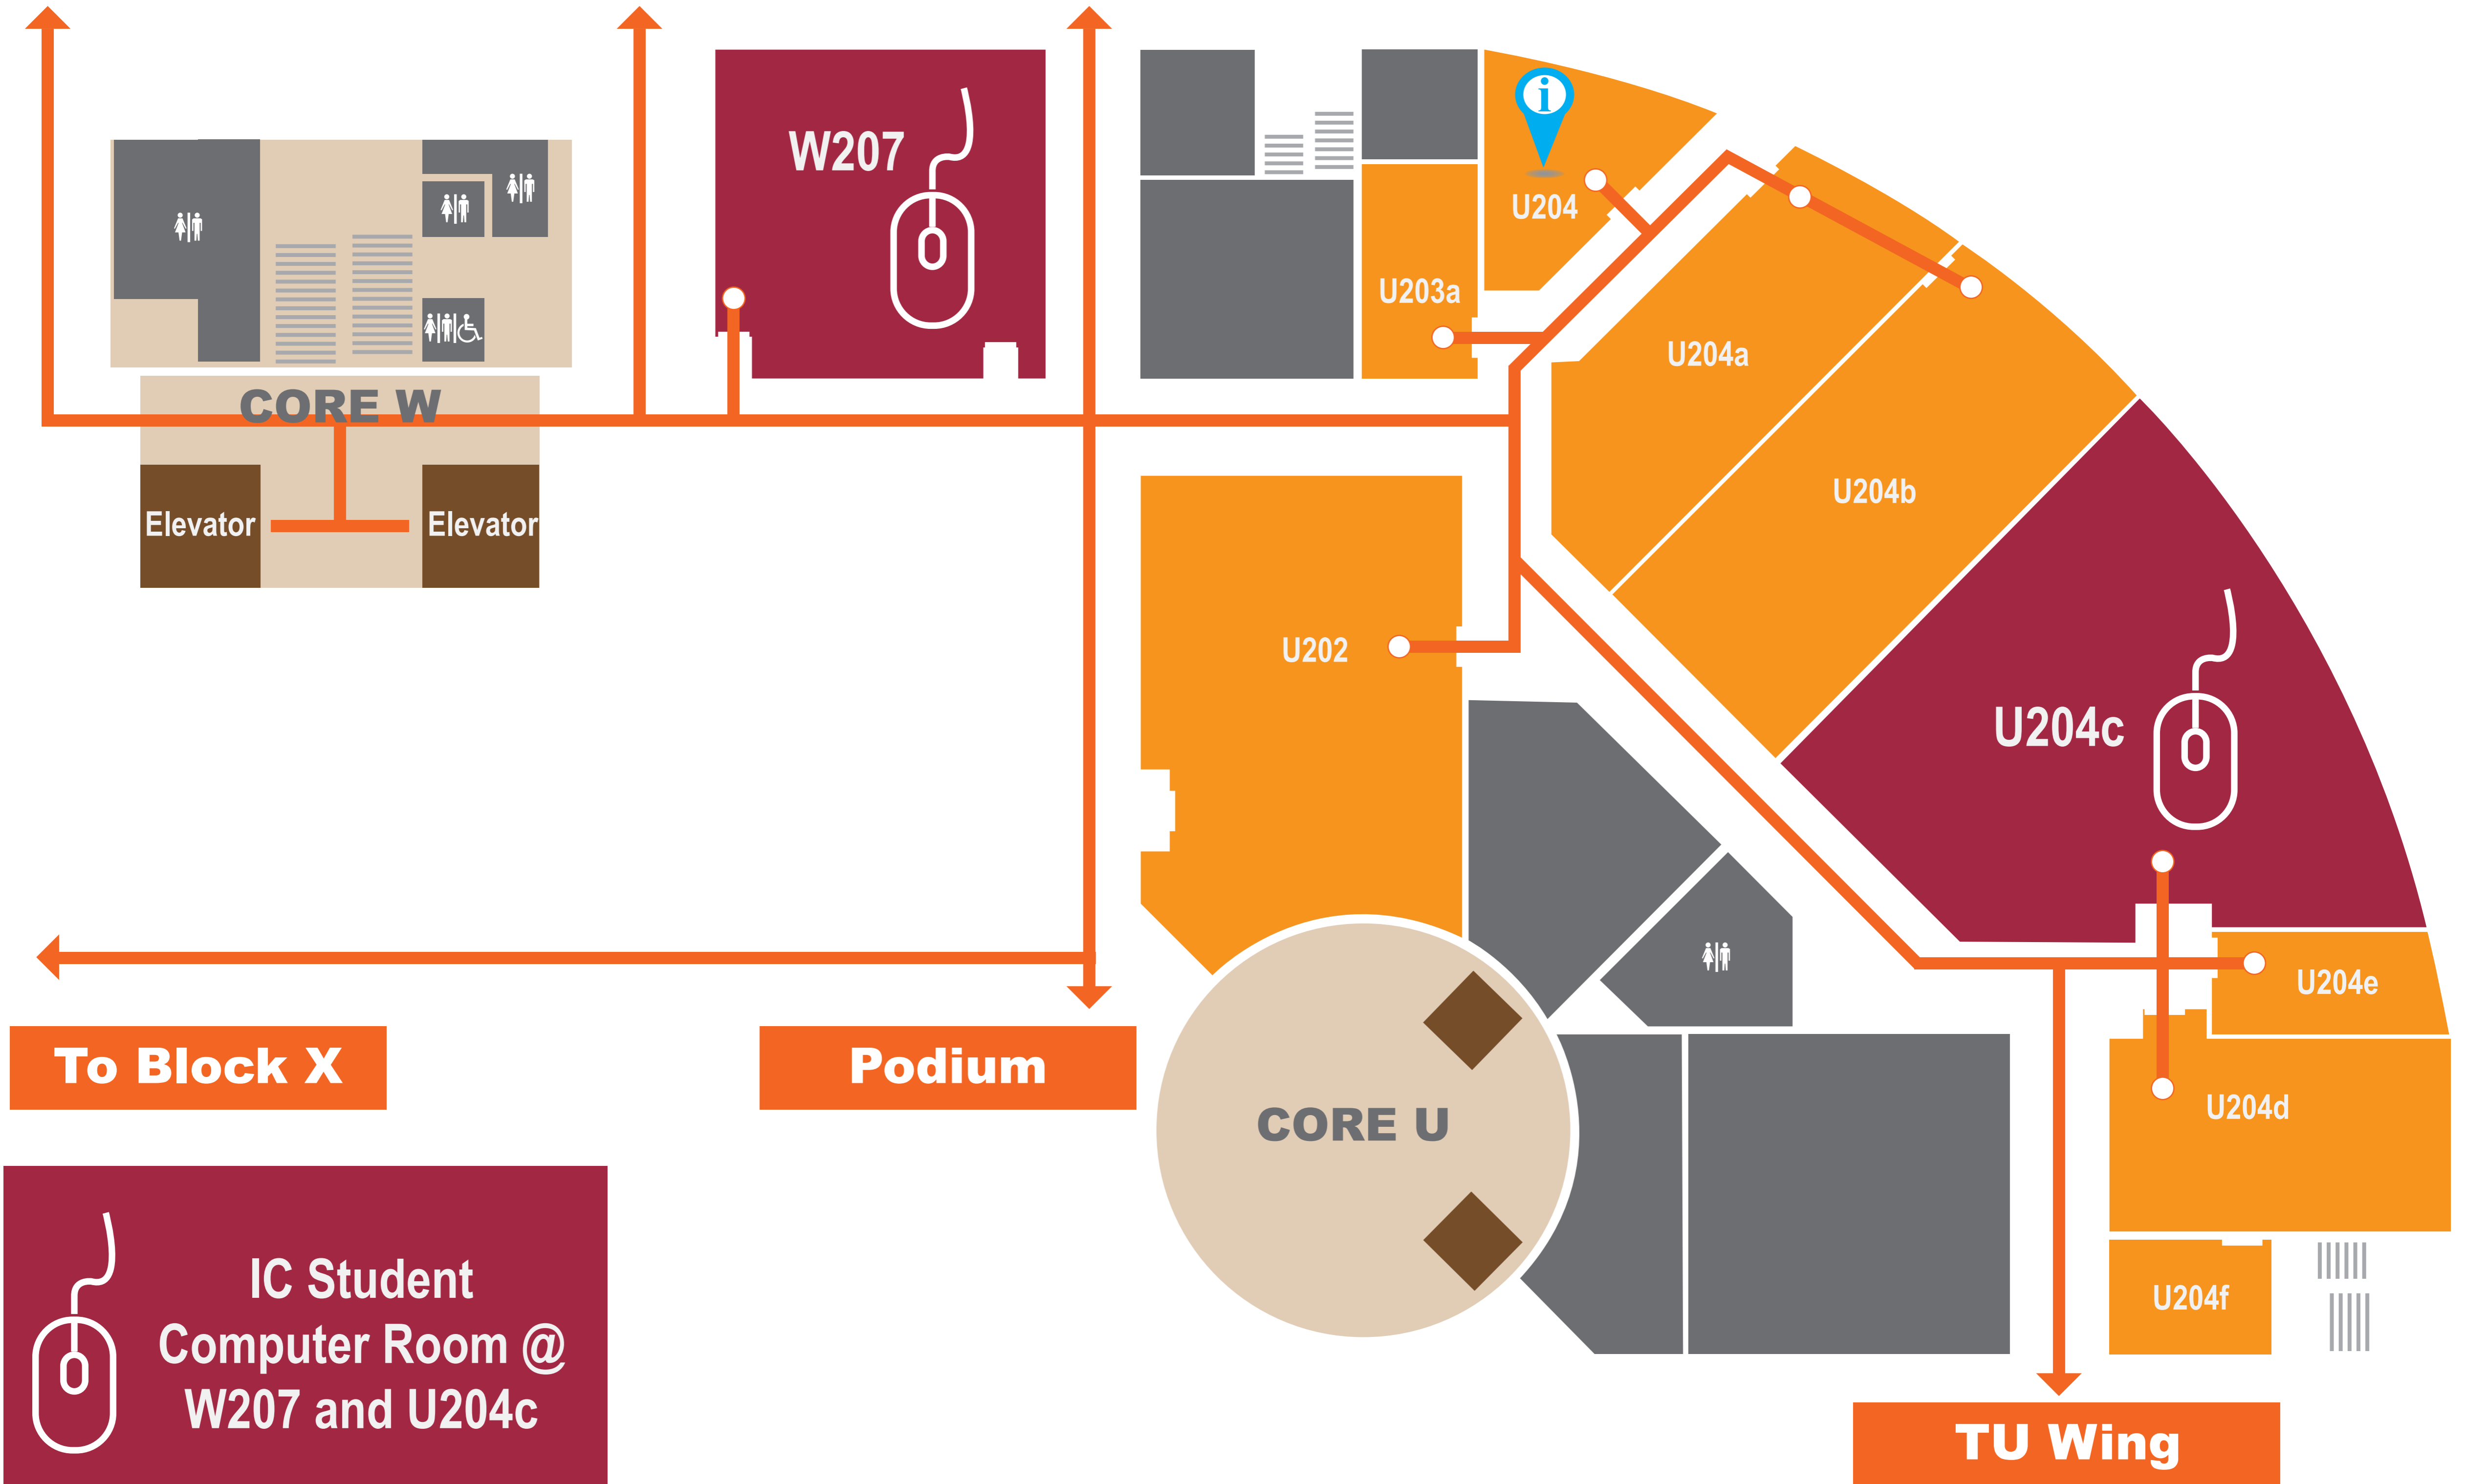

To Block Z

To Block Y

To Block X

Podium

TU Wing

**IC Student
Computer Room @
W207 and U204c**