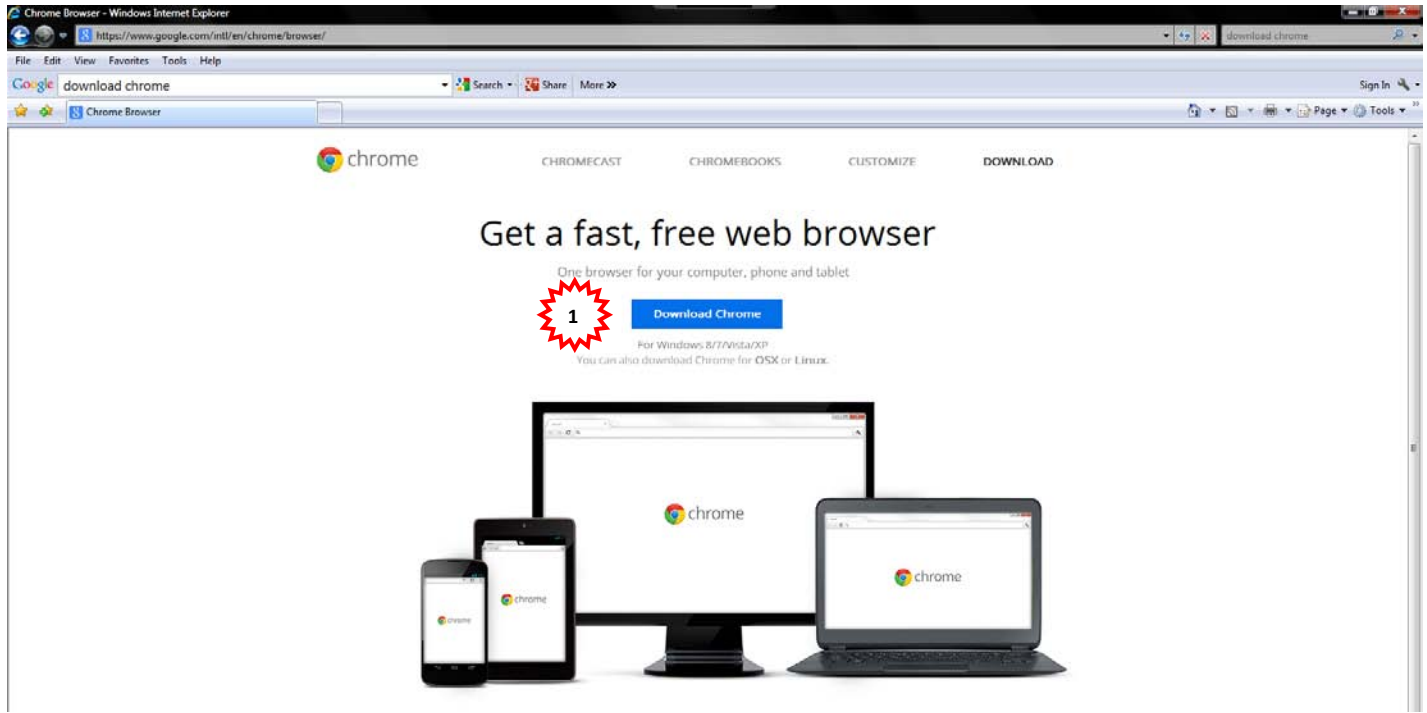

- Installed successfully. The Chrome browser is opened automatically and the chrome icon is also placed on your desktop.