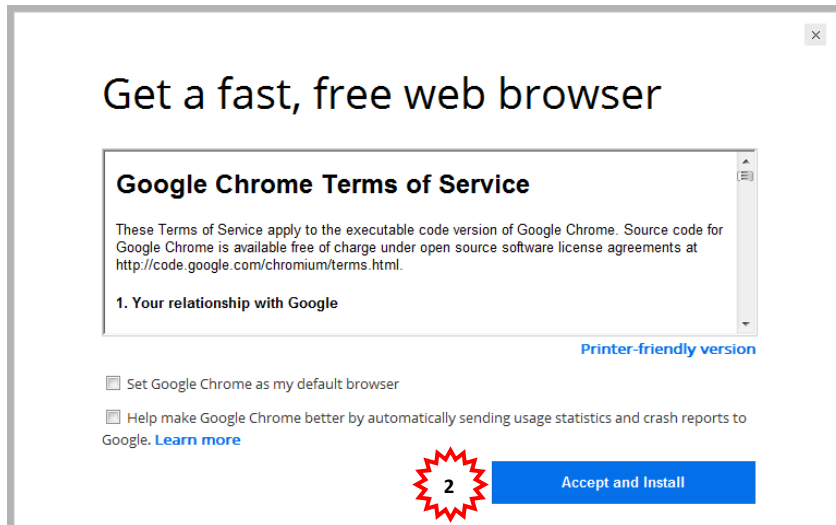

- Installed successfully. The Chrome browser is opened automatically and the chrome icon is also placed on your desktop.