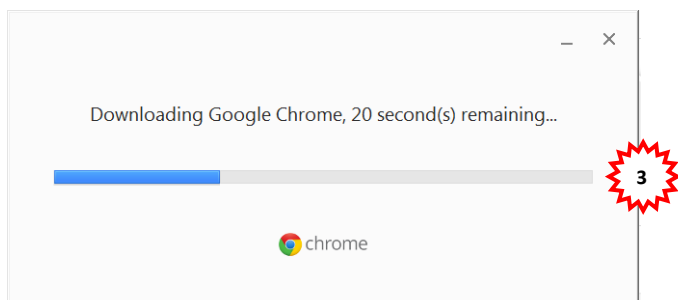

Guidelines on downloading Chrome

Downloading of Chrome

Please access URL: <https://www.google.com/intl/en/chrome/browser/> to download the latest version of chrome.

A. If you are using the **Windows Internet Explorer**, please follow the steps below for installing Chrome:

- Installed successfully. The Chrome browser is opened automatically and the chrome icon is also placed on your desktop.