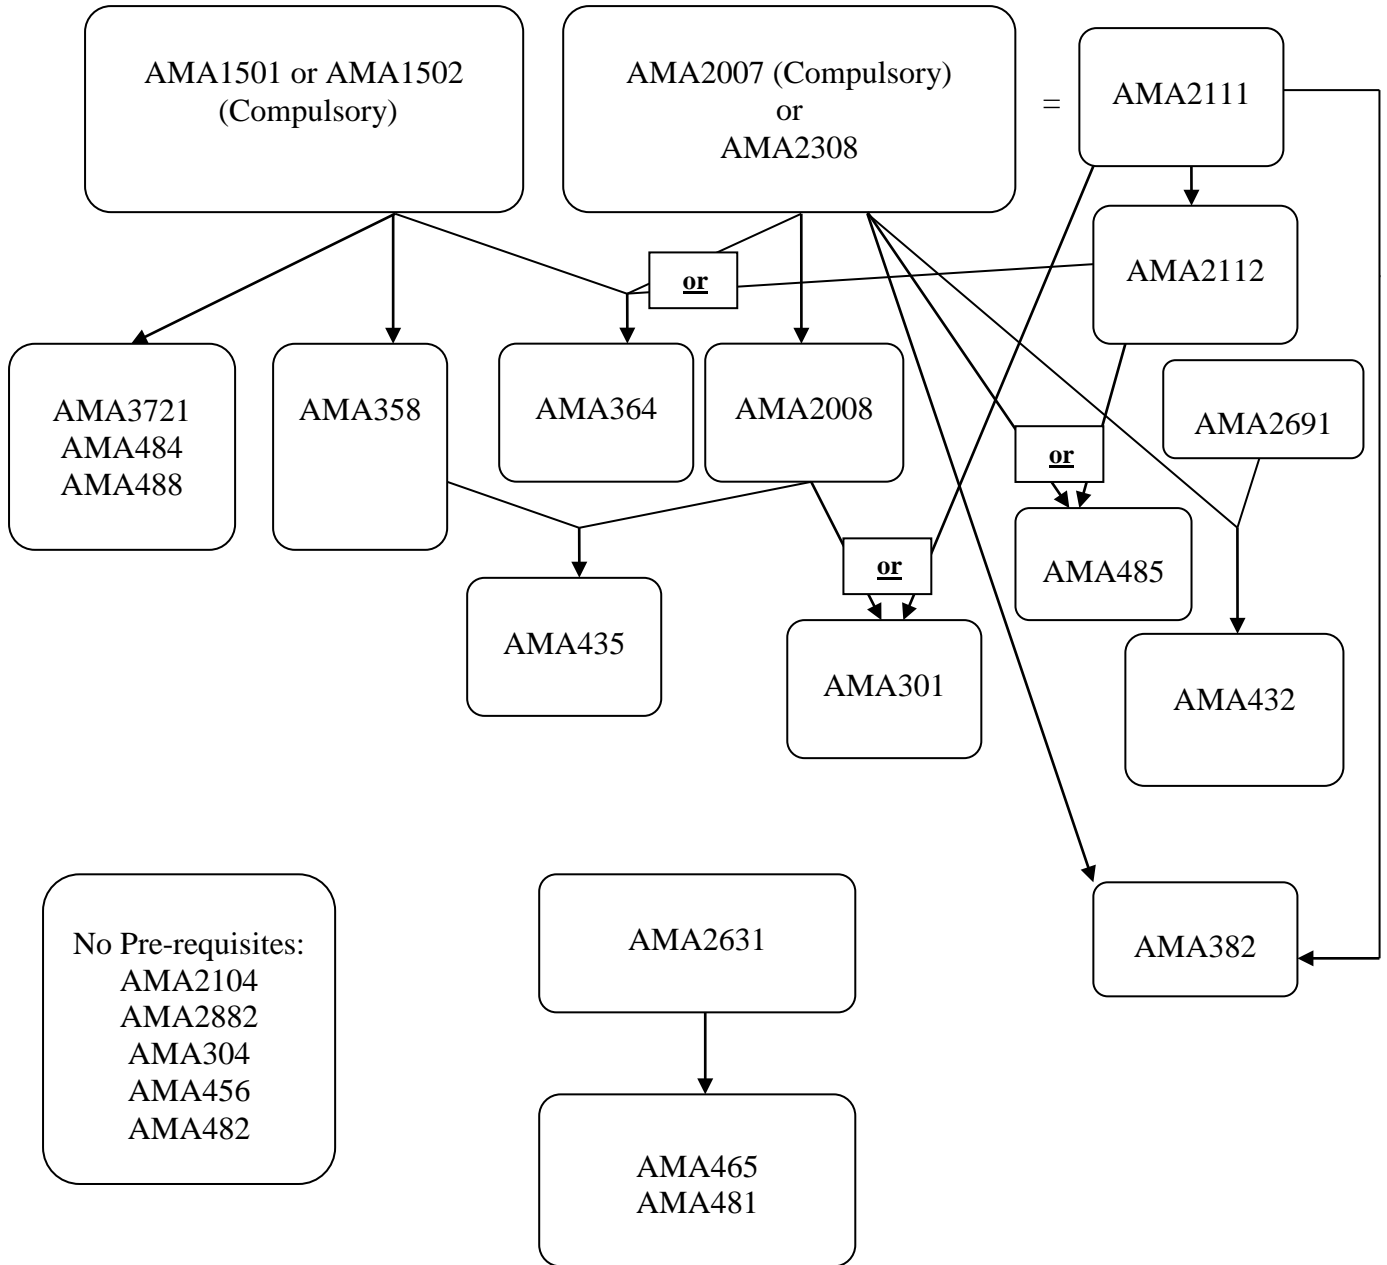

The diagram shows the possible study patterns of the Minor Programme for students' reference.

Remarks: AMA2380 follows the study pattern of AMA2007 except AMA364.