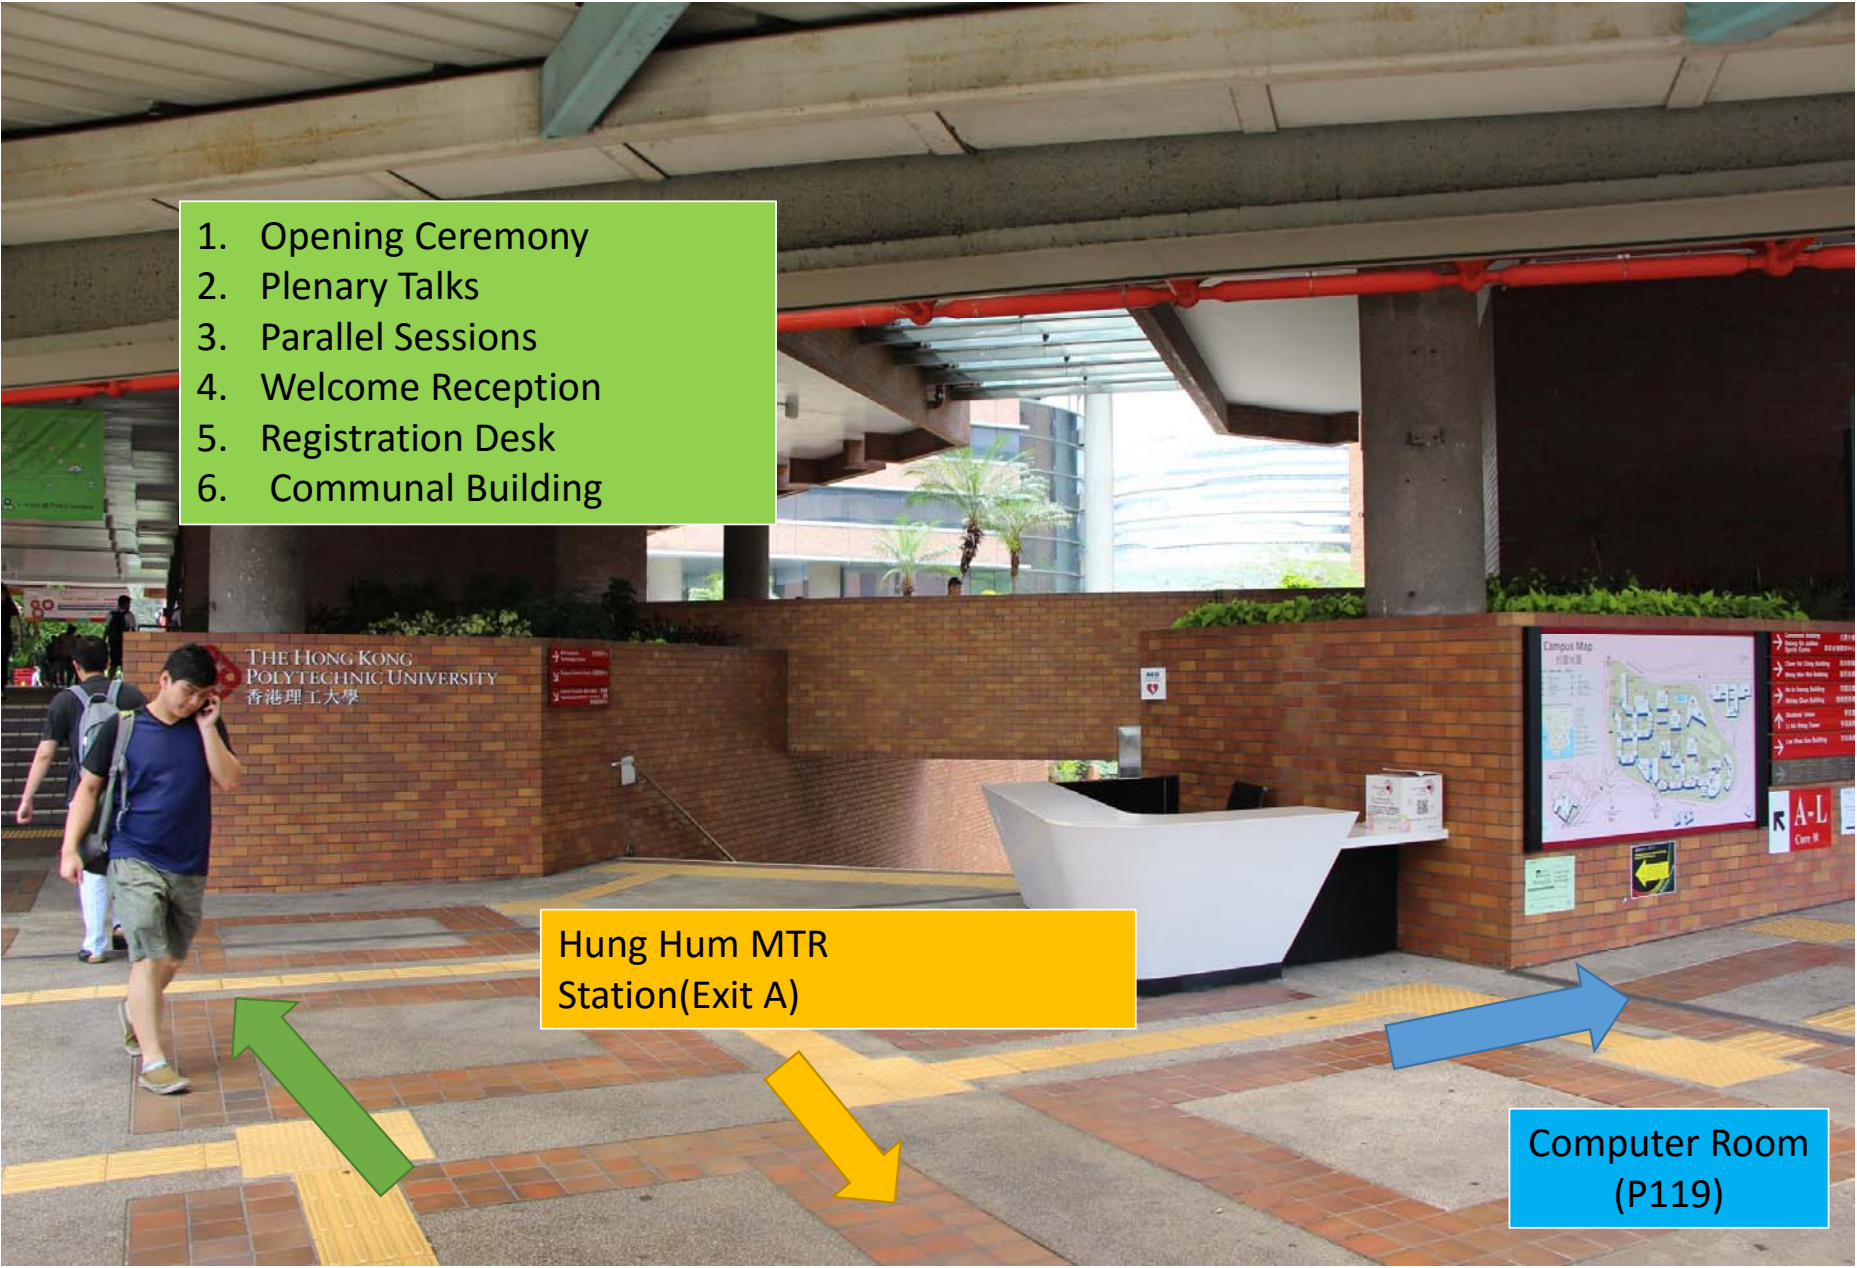

1. Opening Ceremony
2. Plenary Talks
3. Parallel Sessions
4. Welcome Reception
5. Registration Desk
6. Communal Building

THE HONG KONG  
POLYTECHNIC UNIVERSITY  
香港理工大學

Hung Hum MTR  
Station(Exit A)

Computer Room  
(P119)

P

陳麗玲樓

Anita Chan Lai Ling Building

Events at PolyU 理大活動

No Smoking  
嚴禁吸煙

ZROOM3  
←

Tollet 洗手間  
Cove P P樓

Computer Room  
(P119)

Computer Room  
(P119)

DEPARTMENT OF APPLIED MATHEMATICS  
應用數學系

Computer Room  
(P119)

Computer Security  
Computer Centre  
Maths Visual Support Unit