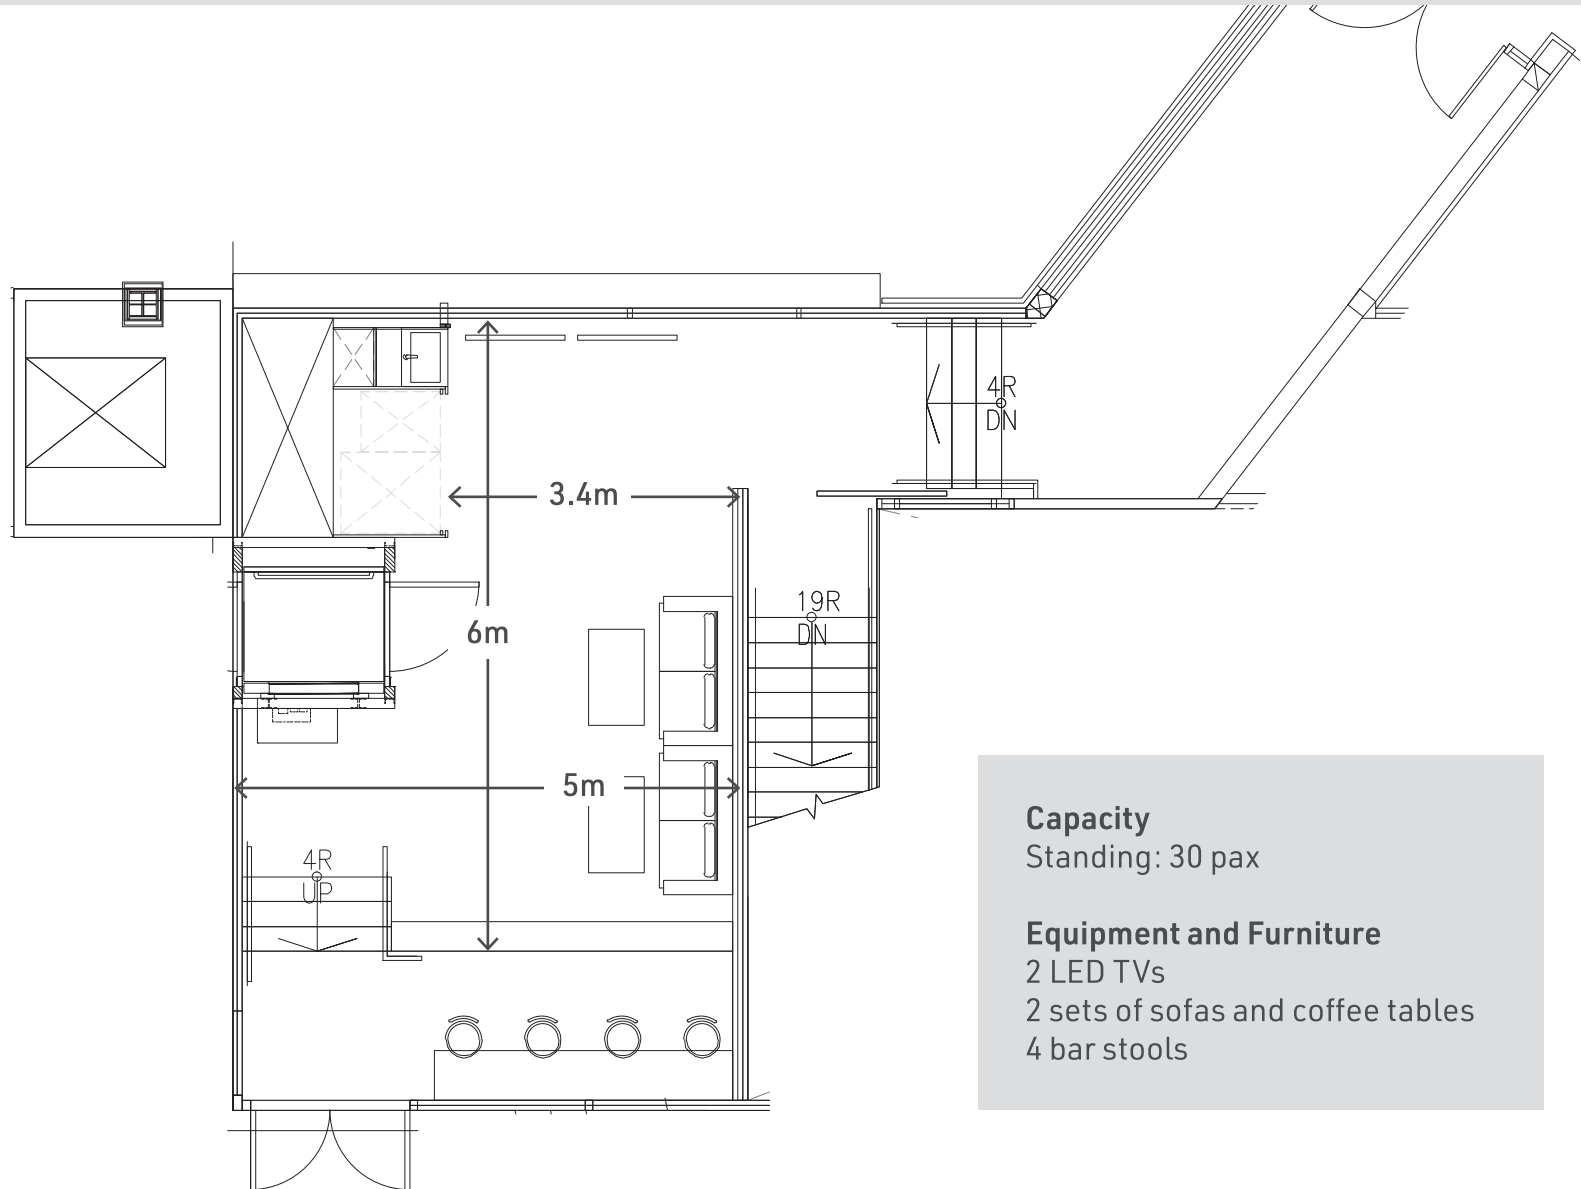

Floor Plan of Alumni Atrium

Wong Tit Shing Alumni Common (40m²)

P/F, Chung Sze Yuen Building (Core A)

Capacity

Standing: 30 pax

Equipment and Furniture

2 LED TVs

2 sets of sofas and coffee tables

4 bar stools