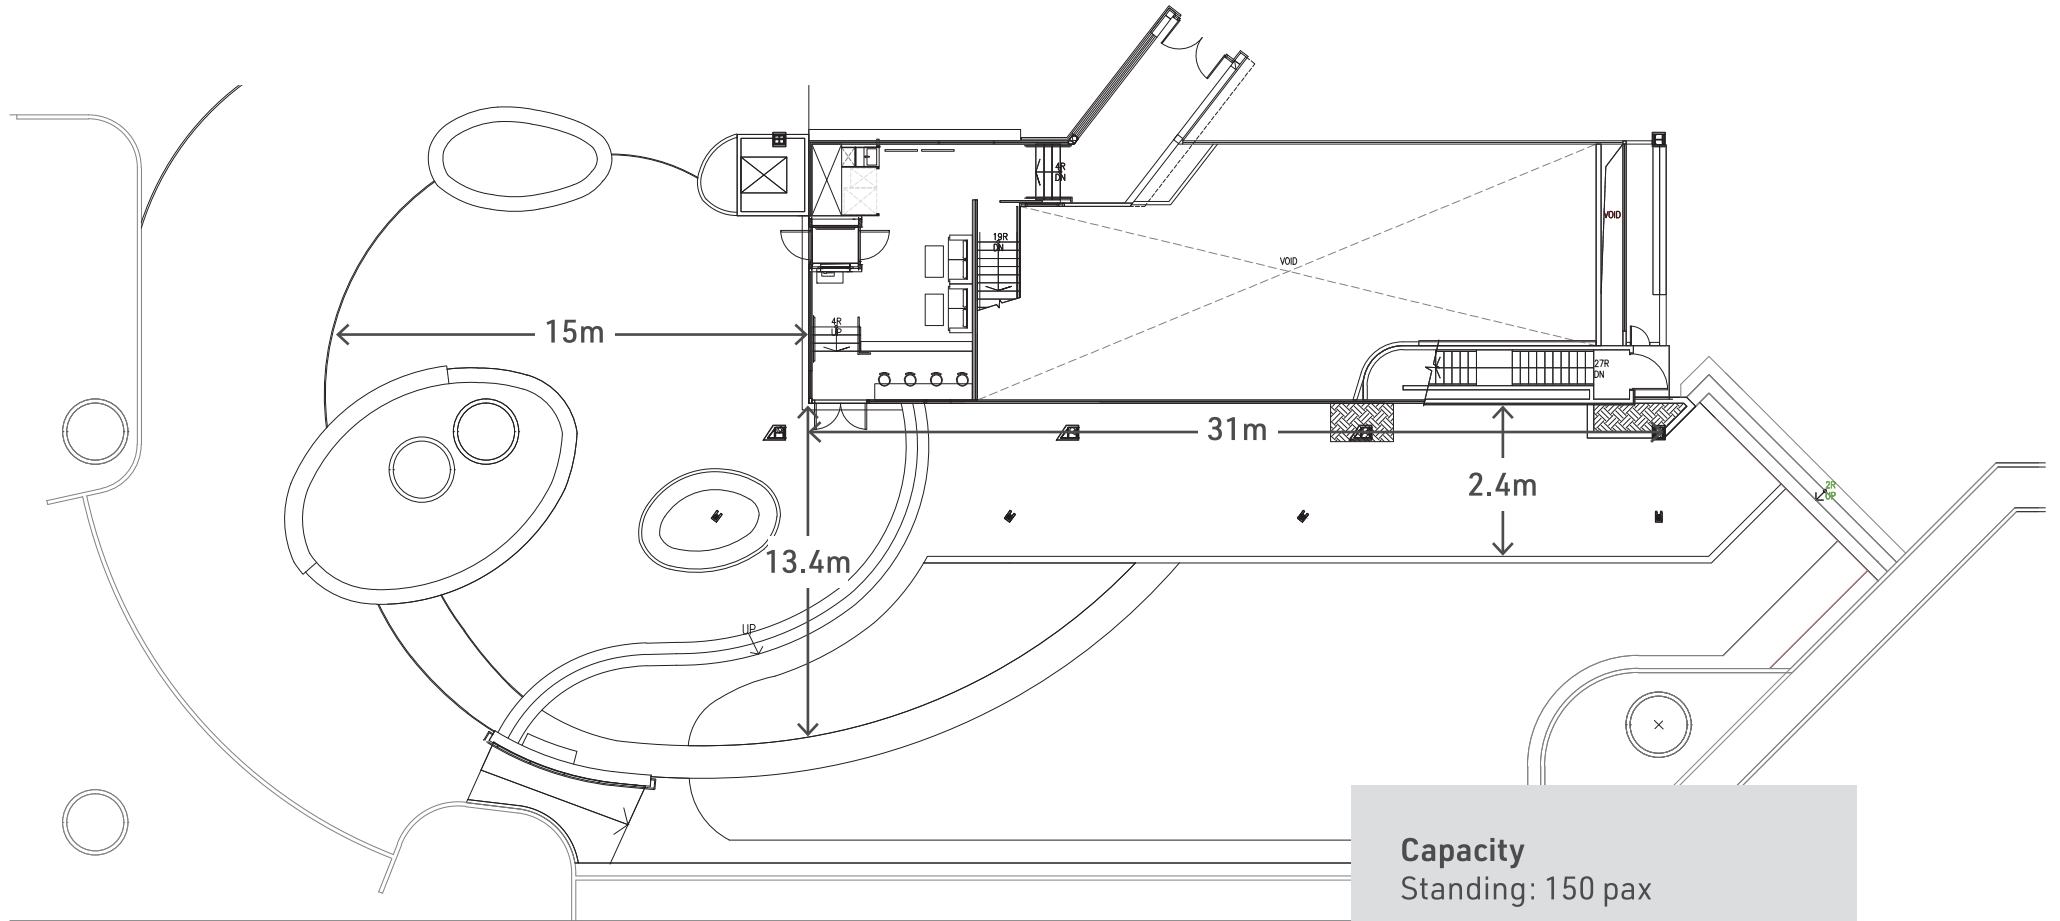

Floor Plan of Alumni Atrium

Piazza (148m²)

P/F, Chung Sze Yuen Building (Core A)

Capacity

Standing: 150 pax

Equipment and Furniture

Basic Lighting

Tables and Chairs

Data network connection