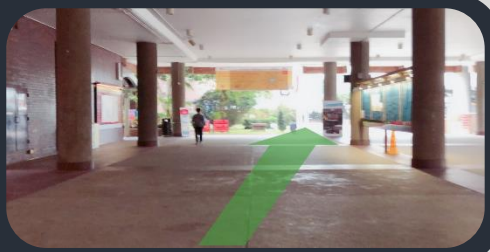

從港鐵紅磡站 A1 出口前往體驗中心

How to Access: from Hung Hom station (Exit A1)

- 1 於港鐵紅磡站 A1 出口離開
exit MTR Hung Hom station (Exit A1)

- 2 沿行人天橋前往香港理工大學
cross the footbridge & enter PolyU

- 3 從左邊樓梯前行
walk up the staircases on the left hand side

- 4 到達平台，繼續前行
keep walking at the Podium floor

- 5 於校園鐘樓旁，進入 J 座
enter Core J (near the four-faced clock tower)

- 6 乘電梯 / 步行到 G/F
go to G/F by lift/ staircases

- 7 於馬路旁的出口離開 J 座
exit Core J from the door to the driveway