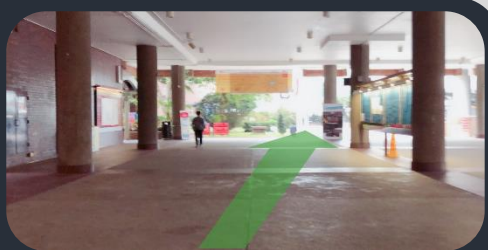

從港鐵紅磡站 A1 出口前往體驗中心

How to Access: from Hung Hom station (Exit A1)

- 1 於港鐵紅磡站 A1 出口離開
exit MTR Hung Hom station (Exit A1)

- 2 沿行人天橋前往香港理工大學
cross the footbridge & enter PolyU

- 3 從左邊樓梯前行
walk up the staircases on the left hand side

- 4 到達平台，繼續前行
keep walking at the Podium floor

- 5 於校園鐘樓旁，進入 J 座
enter Core J (near the four-faced clock tower)

- 6 乘電梯 / 步行到 G/F
go to G/F by lift/ staircases

- 7 於馬路旁的出口離開 J 座
exit Core J from the door to the driveway