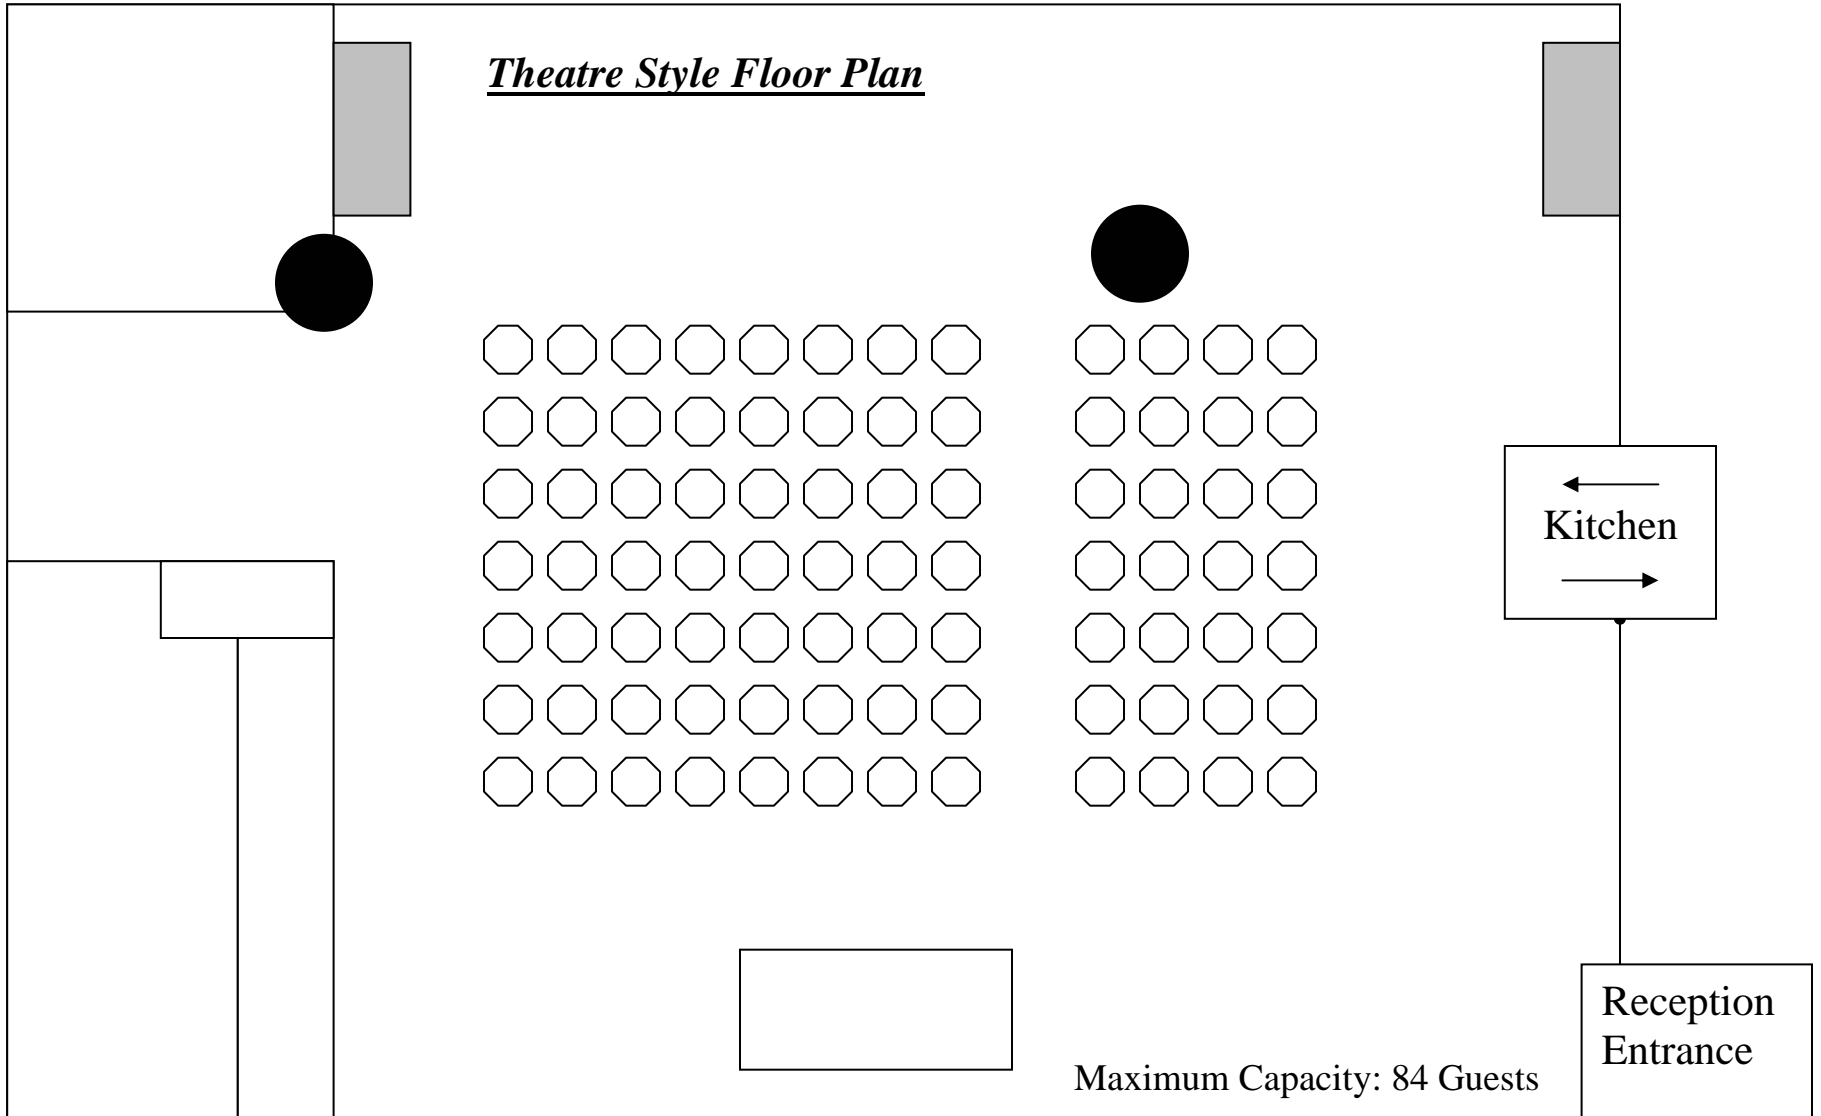

*millennium*  
HTM's training restaurant

**Theatre Style Floor Plan**

Maximum Capacity: 84 Guests