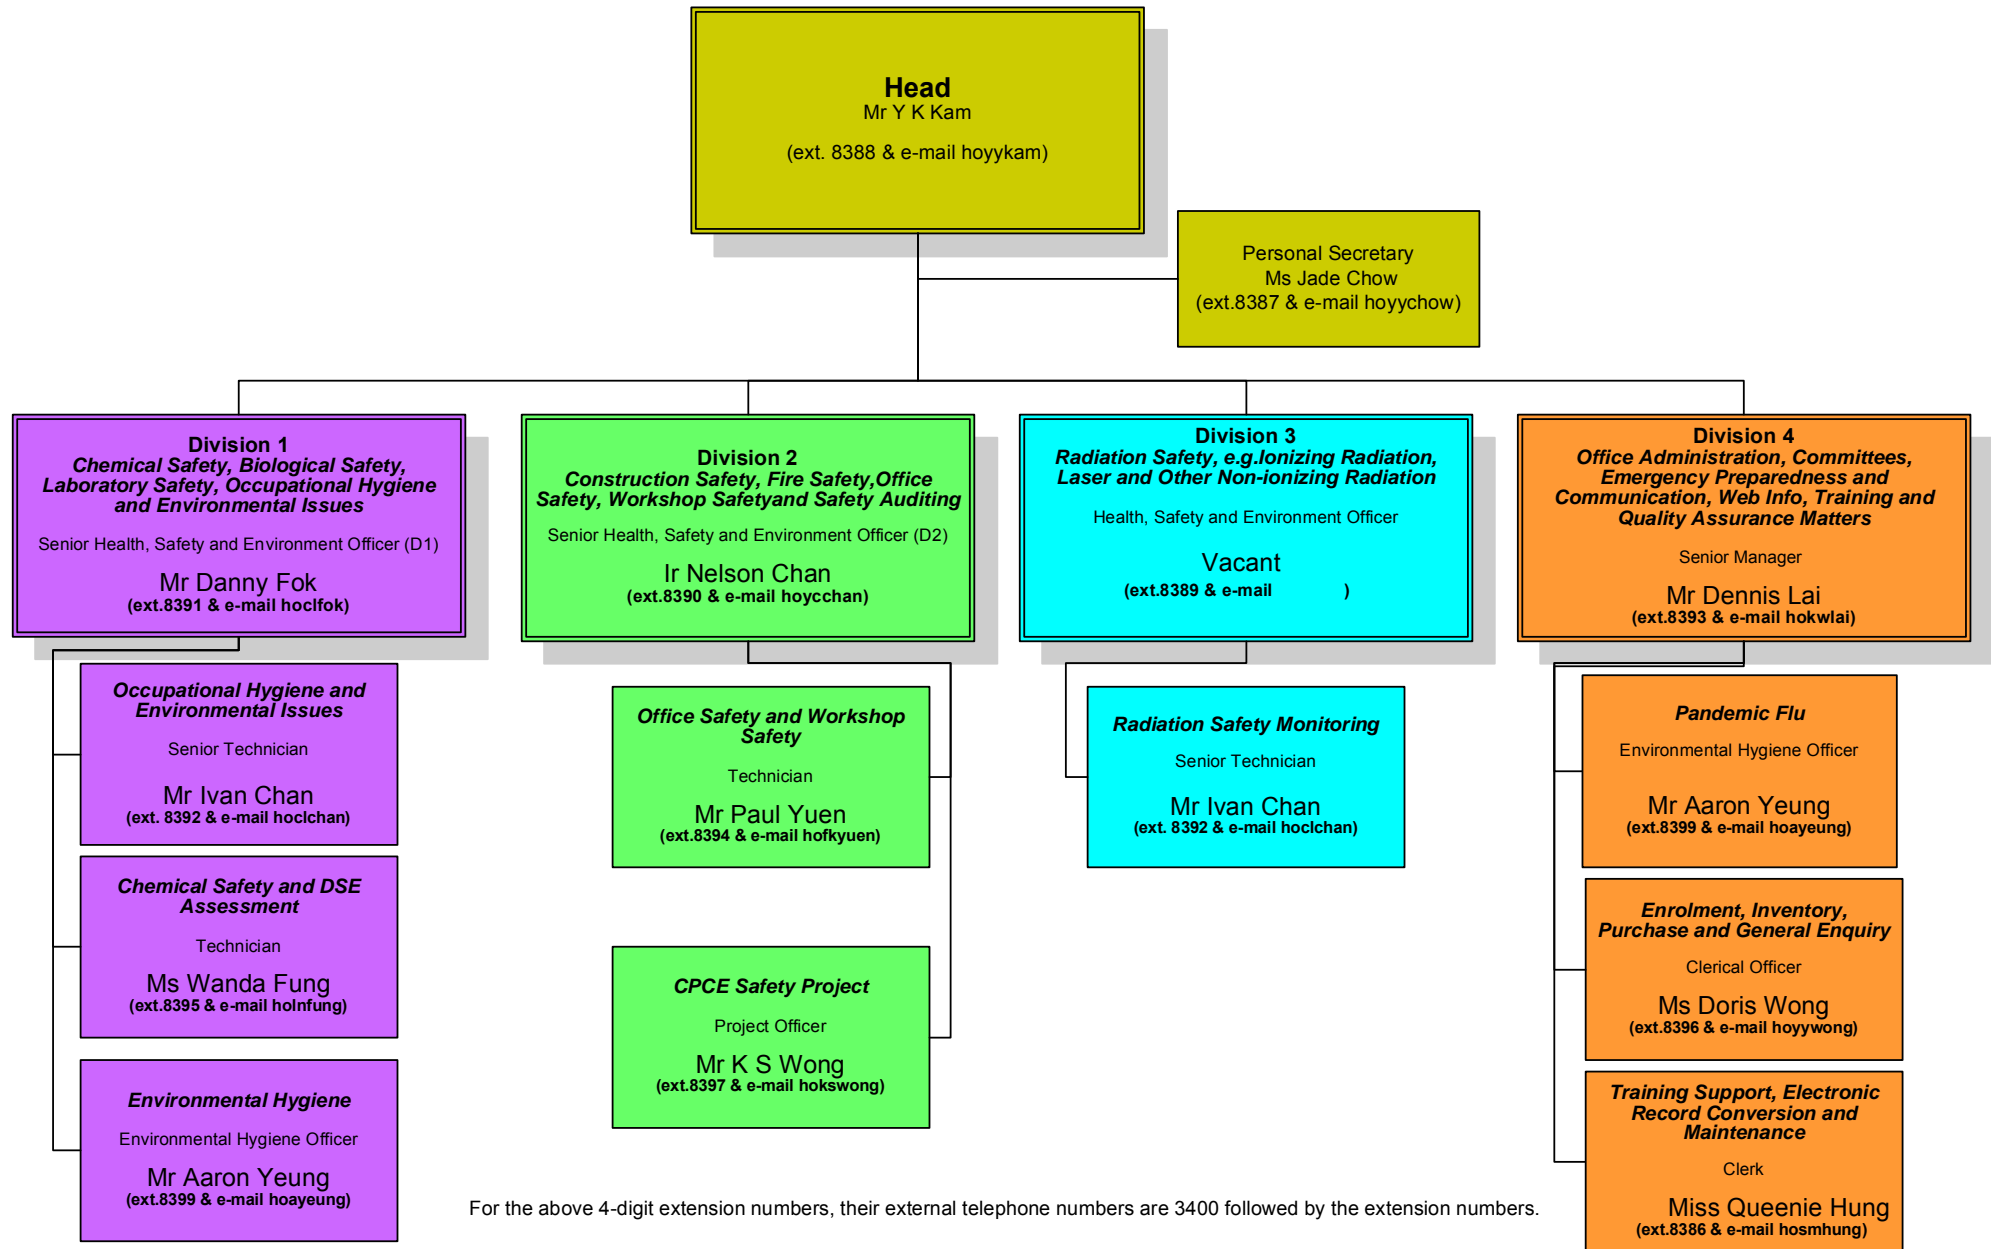

# Organization Chart of Health, Safety and Environment Office (Oct 2009)

For the above 4-digit extension numbers, their external telephone numbers are 3400 followed by the extension numbers.