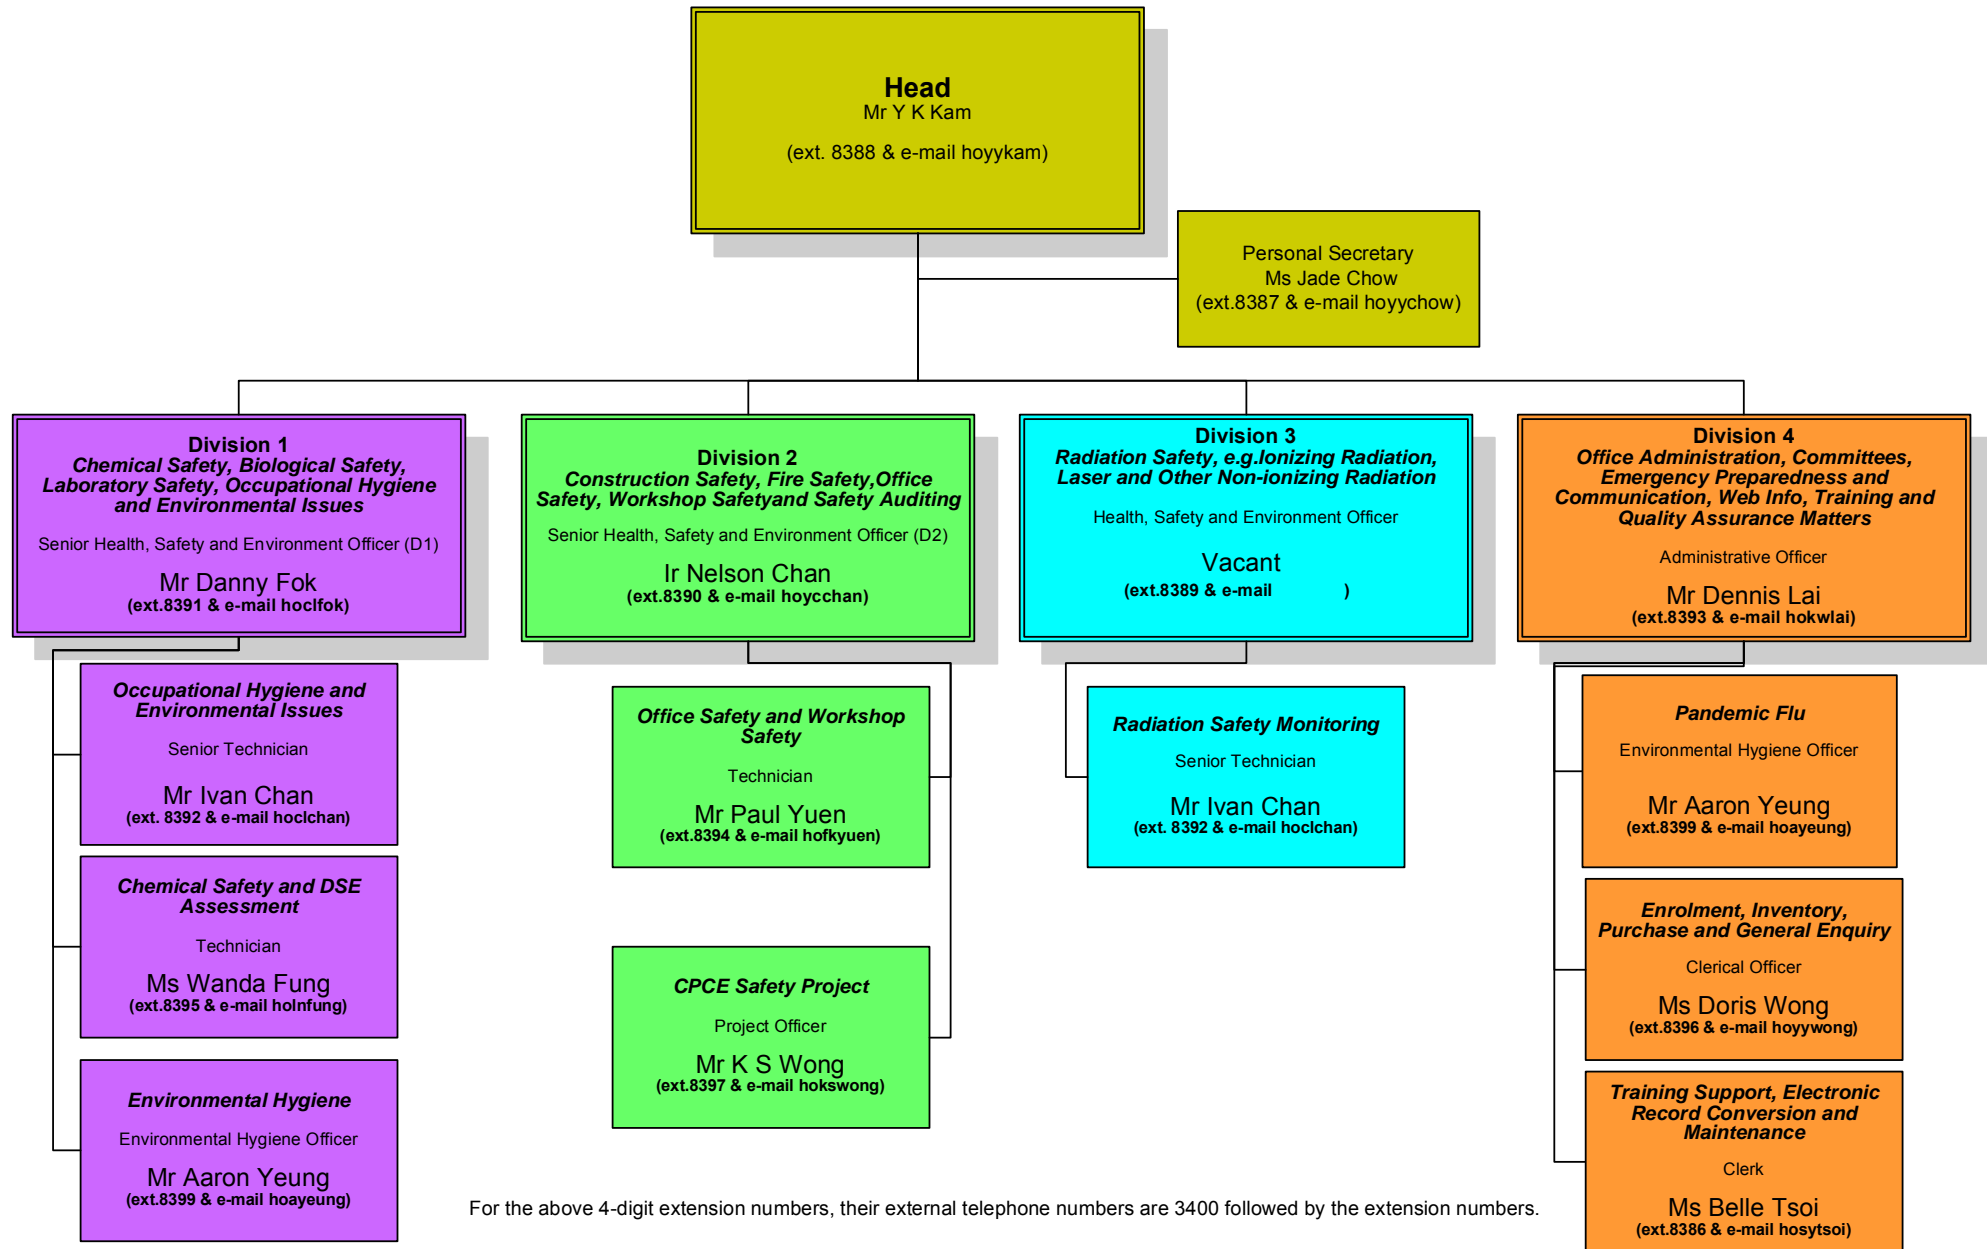

Organization Chart of Health, Safety and Environment Office (Jul 2009)

For the above 4-digit extension numbers, their external telephone numbers are 3400 followed by the extension numbers.