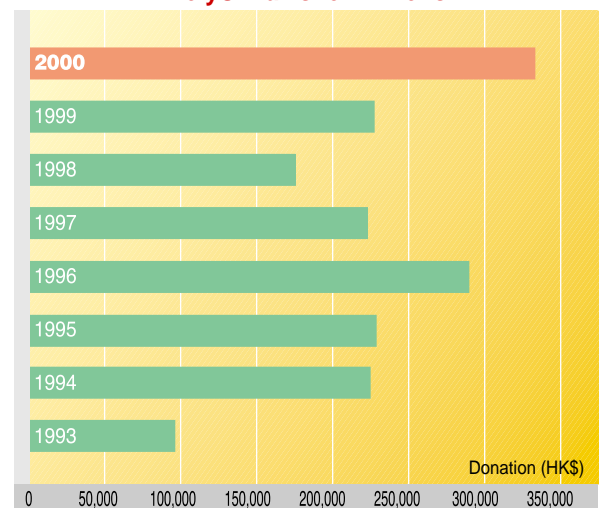

PolyU staff, students, alumni and their families, totalling about 1,000 people, participated in this year's "Millennium Walk – Island Eastern Corridor" organised by the Community Chest in January.

Staff members from nearly 40 academic departments and administrative offices, joined by undergraduate and research students, various alumni associations and their families, have contributed to the meaningful fund-raising event.

"This event has, over the years, helped to foster a strong spirit of unity among all PolyU members and let us have a wonderful opportunity to give something back to the community. I am particularly glad that our alumni associations, Students' Union, Postgraduates Association and Staff Association have provided strong support to this university-wide event by mobilising their members to take part in this worthwhile activity", said President Prof. Poon Chung-kwong.

PolyU has joined the Charity Walk since 1993 and has won the Community Chest's "Challenge Cup – Highest Donation Award" in the School Category for six years in a row. This year's total donation reached a record high of $335,884. ❖

PolyU Walks for Millions