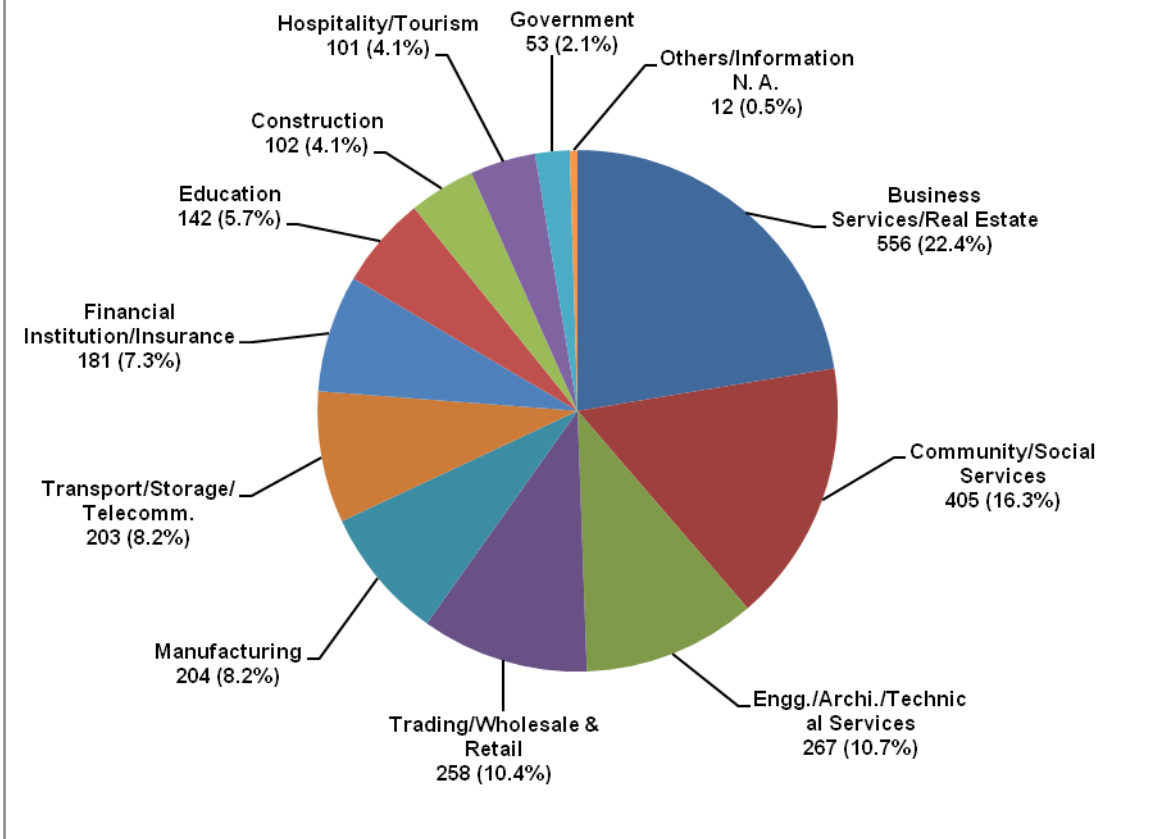

**Distribution of Employed Graduates by Employment Sector (2008)**

- The numbers in brackets are the percentages of total employed degree graduates.
- The total number of graduates from full-time bachelor degree programmes in 2008 was 3,093.