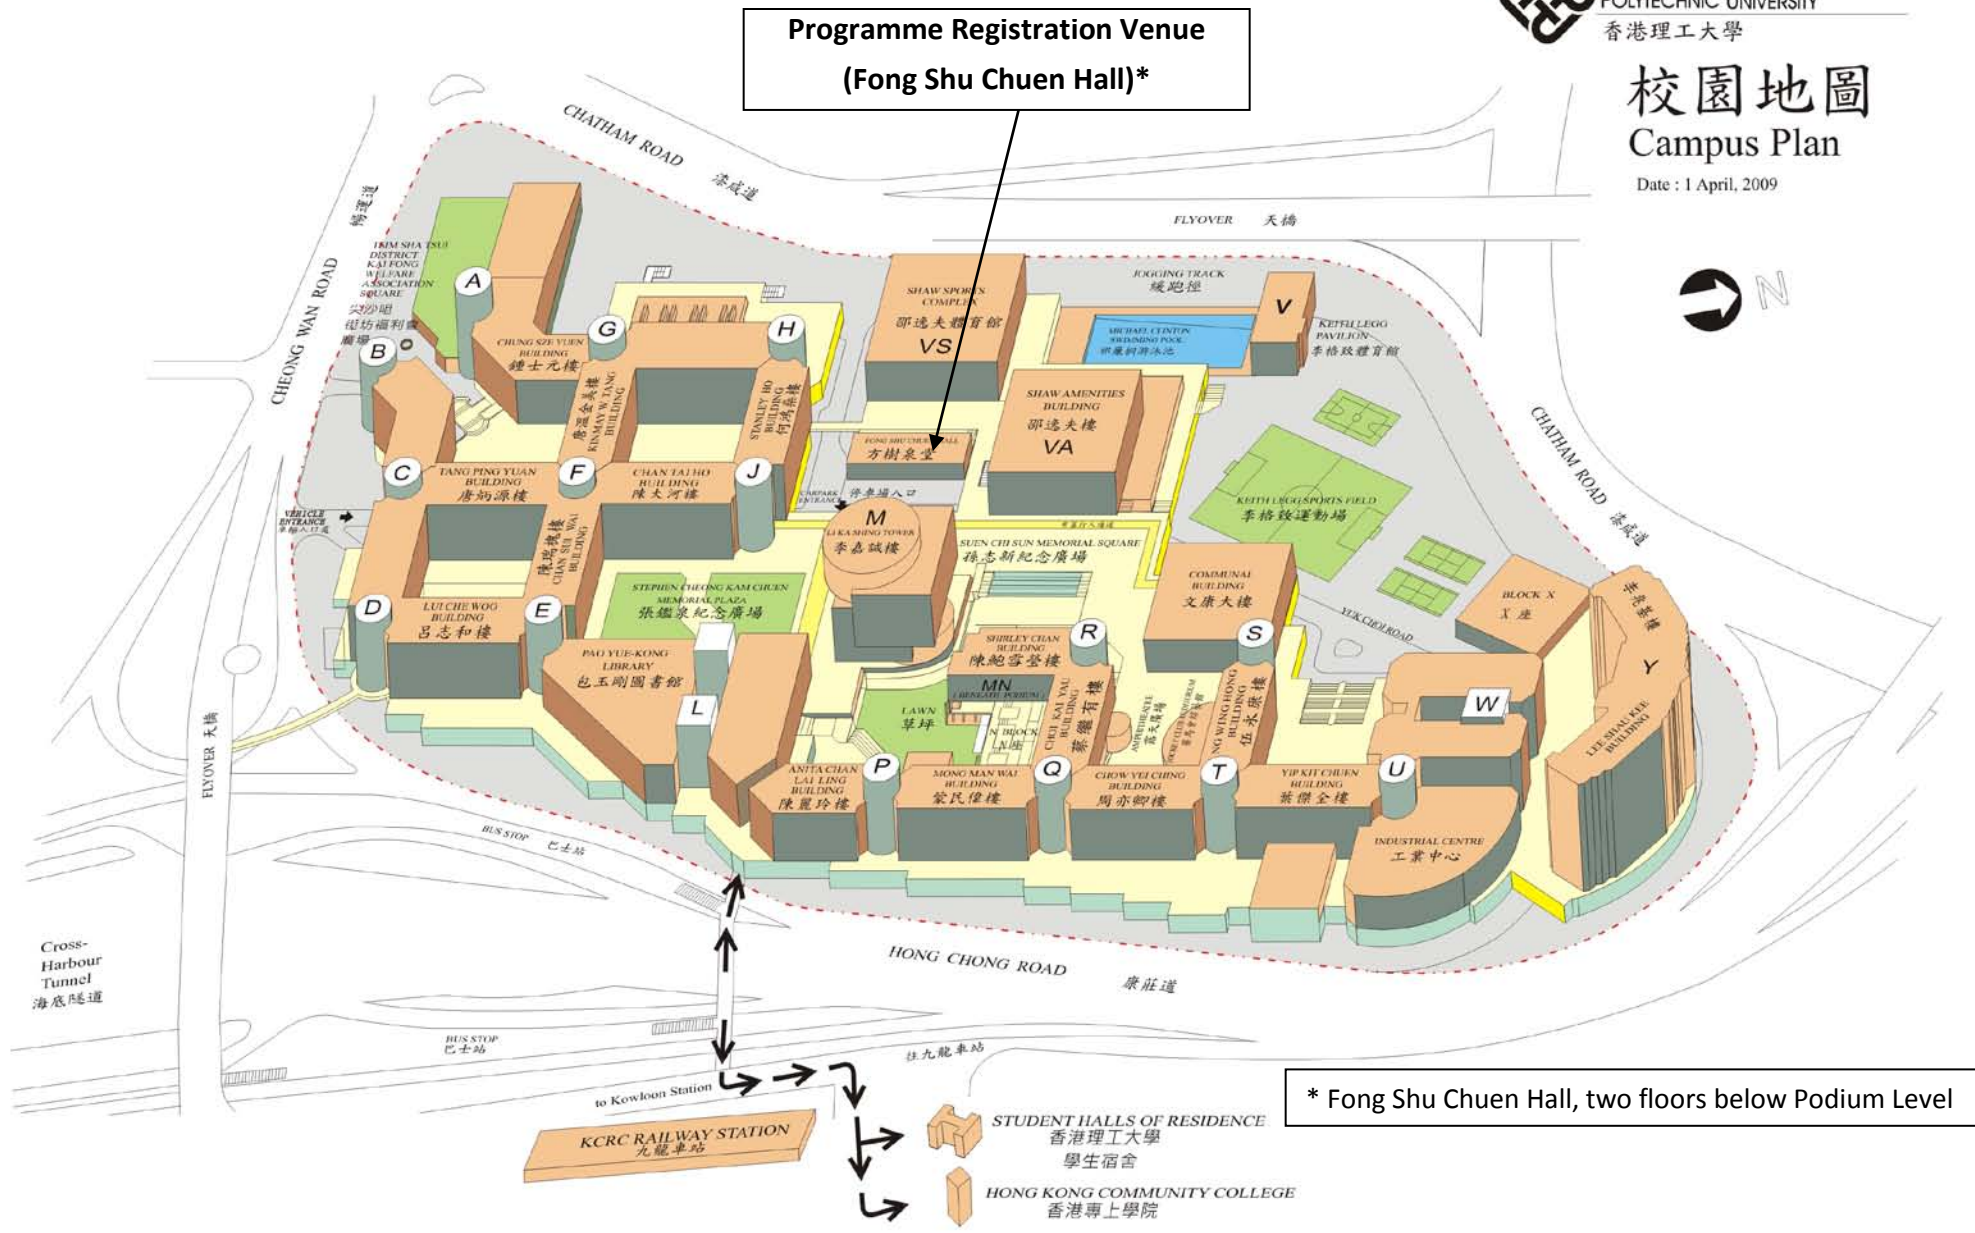

Location of Fong Shu Chuen Hall

校園地圖 Campus Plan

Date : 1 April, 2009

Programme Registration Venue
(Fong Shu Chuen Hall)*

* Fong Shu Chuen Hall, two floors below Podium Level