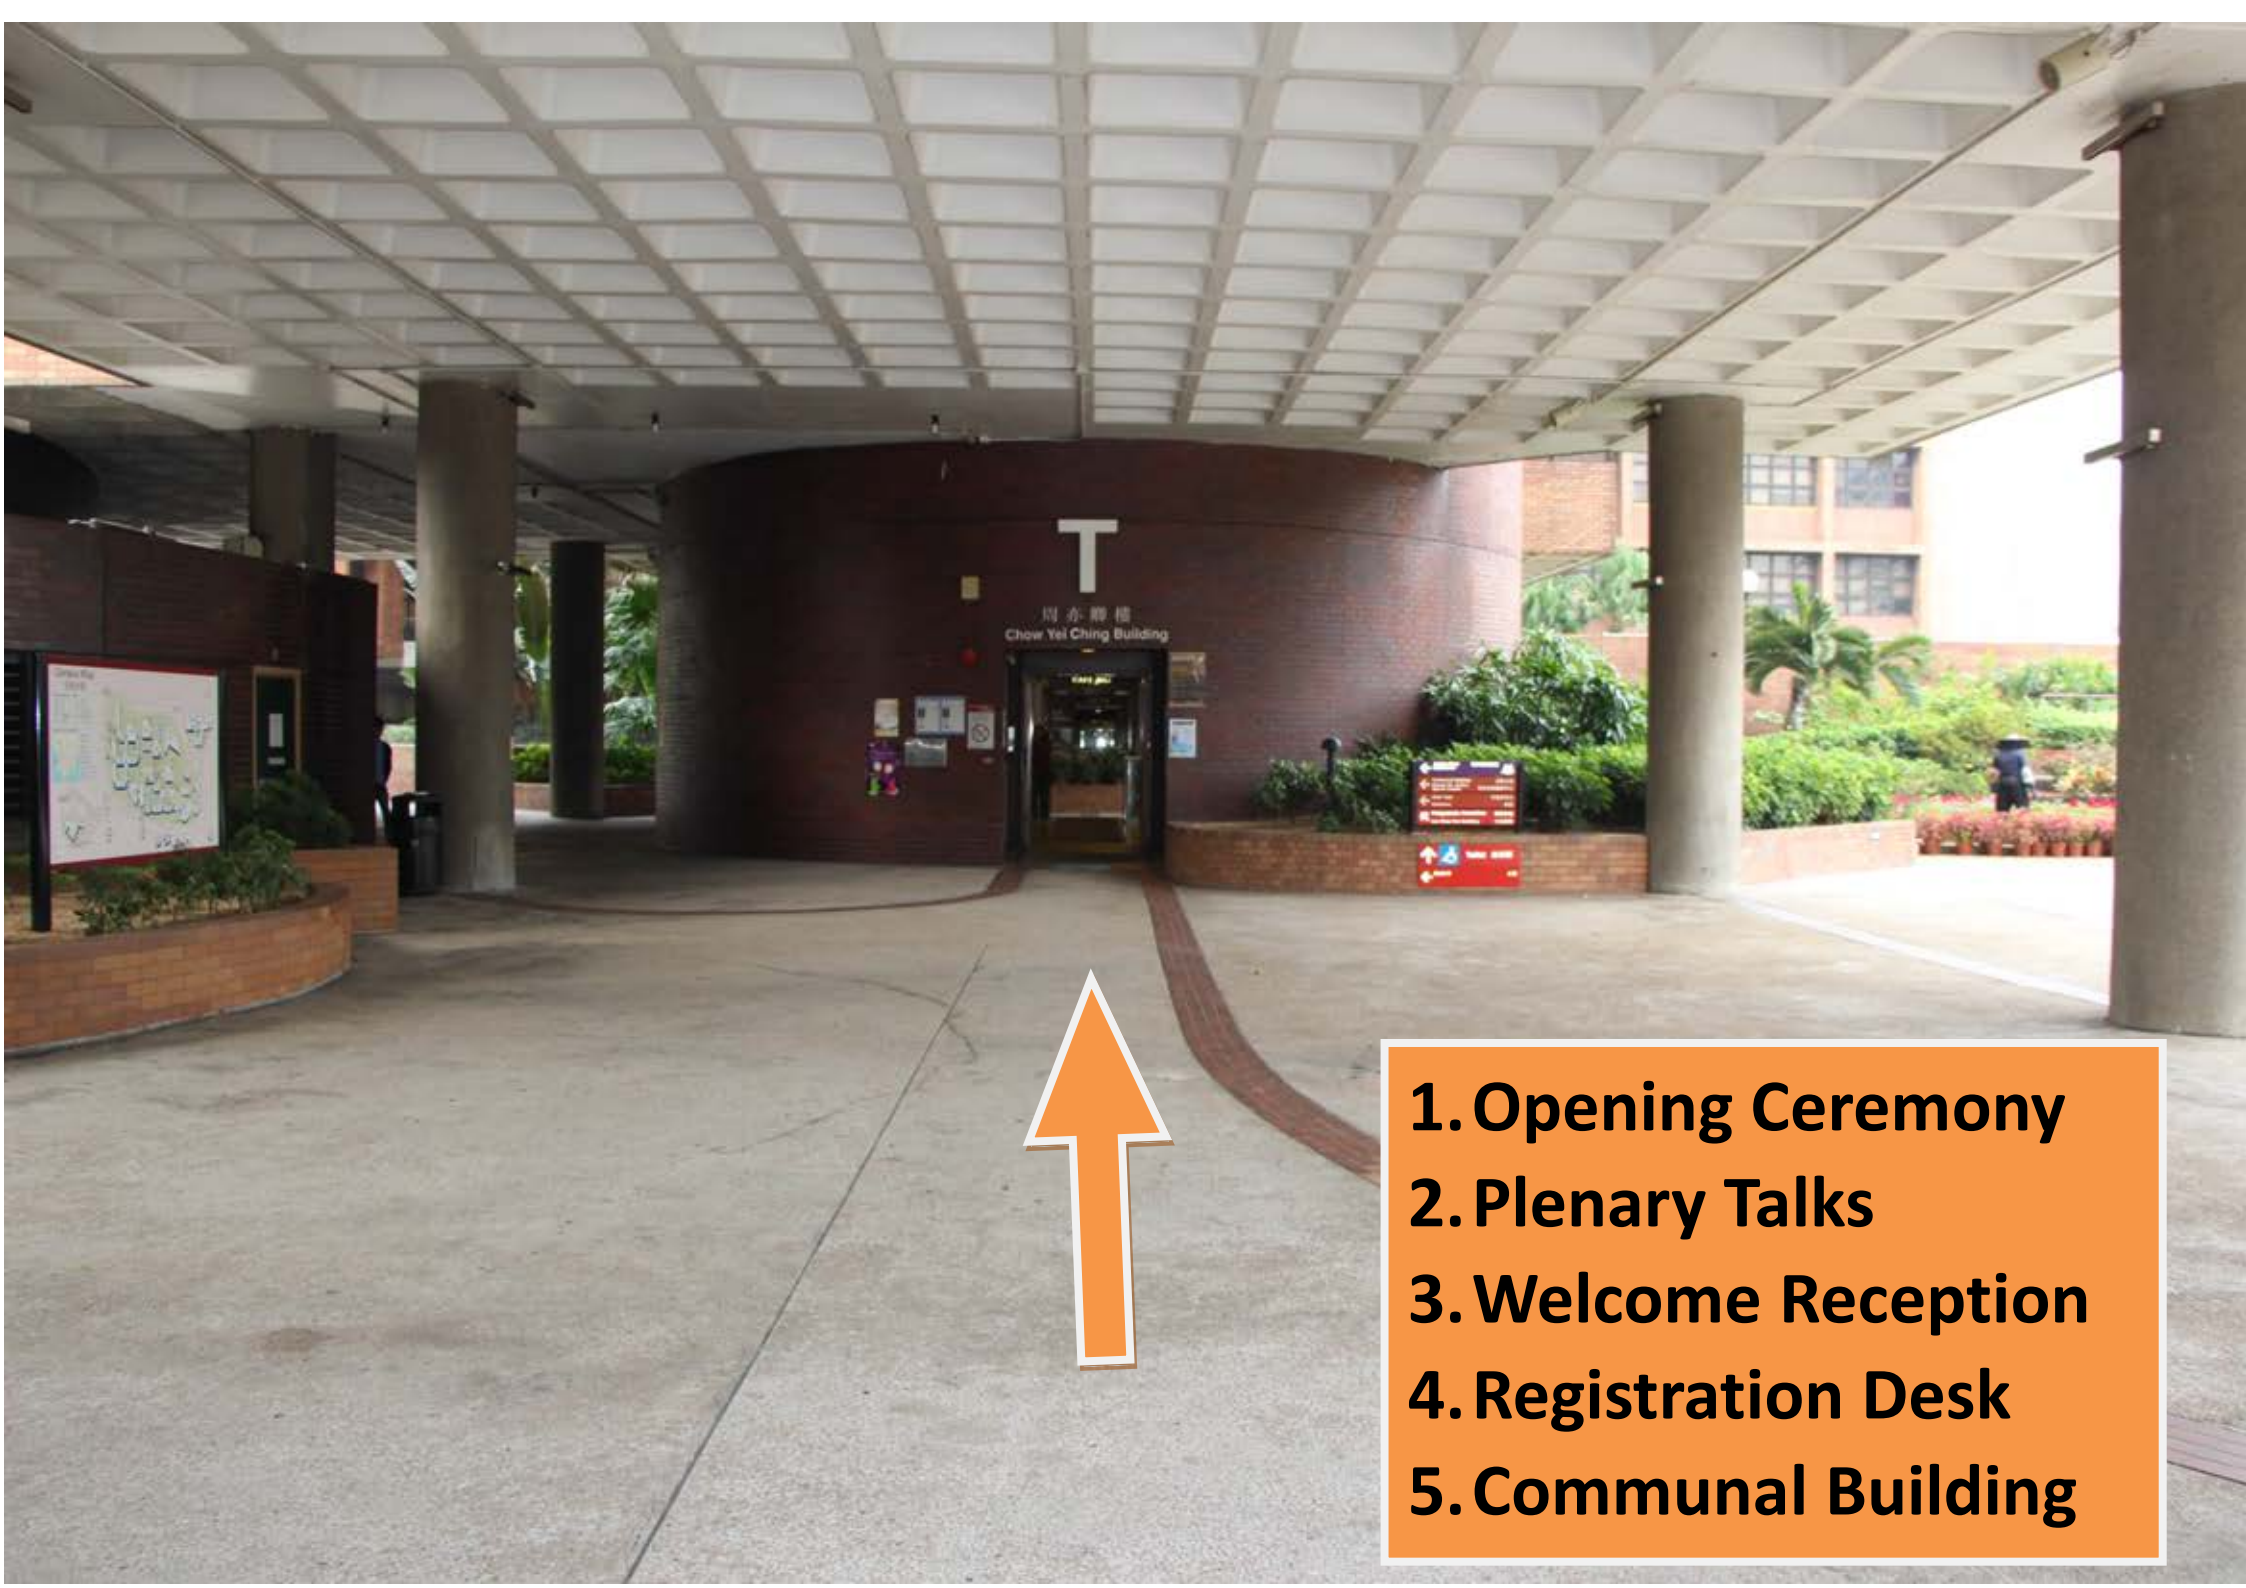

Polytechnic University  
香港理工大學

**1. Parallel Sessions**

- 1. Opening Ceremony**
- 2. Plenary Talks**
- 3. Welcome Reception**
- 4. Registration Desk**
- 5. Communal Building**

**Hung Hom MTR  
Station (Exit A)**

- 1. Opening Ceremony**
- 2. Plenary Talks**
- 3. Welcome Reception**
- 4. Registration Desk**
- 5. Communal Building**

Q

蒙民偉樓

Mong Man Wai Building

EXIT

1. Opening Ceremony
2. Plenary Talks
3. Welcome Reception
4. Registration Desk
5. Communal Building

- 1. Opening Ceremony**
- 2. Plenary Talks**
- 3. Welcome Reception**
- 4. Registration Desk**
- 5. Communal Building**

張安德演講廳  
CHEUNG ON TAK LECTURE THEATRE

- 
- 
- 1. Opening Ceremony**
  - 2. Plenary Talks**

- 
- 
- 3. Welcome Reception**
  - 4. Registration Desk**
  - 5. Communal Building**

TU201

**TU201**

- 1. Opening Ceremony**
- 2. Plenary Talks**

The image shows the interior of a large, modern building. The ceiling is a complex, grid-like structure with recessed lighting. A large, cylindrical concrete pillar stands in the center. The floor is light-colored with a decorative pattern of red and brown lines. In the background, there are brick walls and a sign that reads "黃安德演講廳" and "WONG AN TAK LECTURE THEATRE".