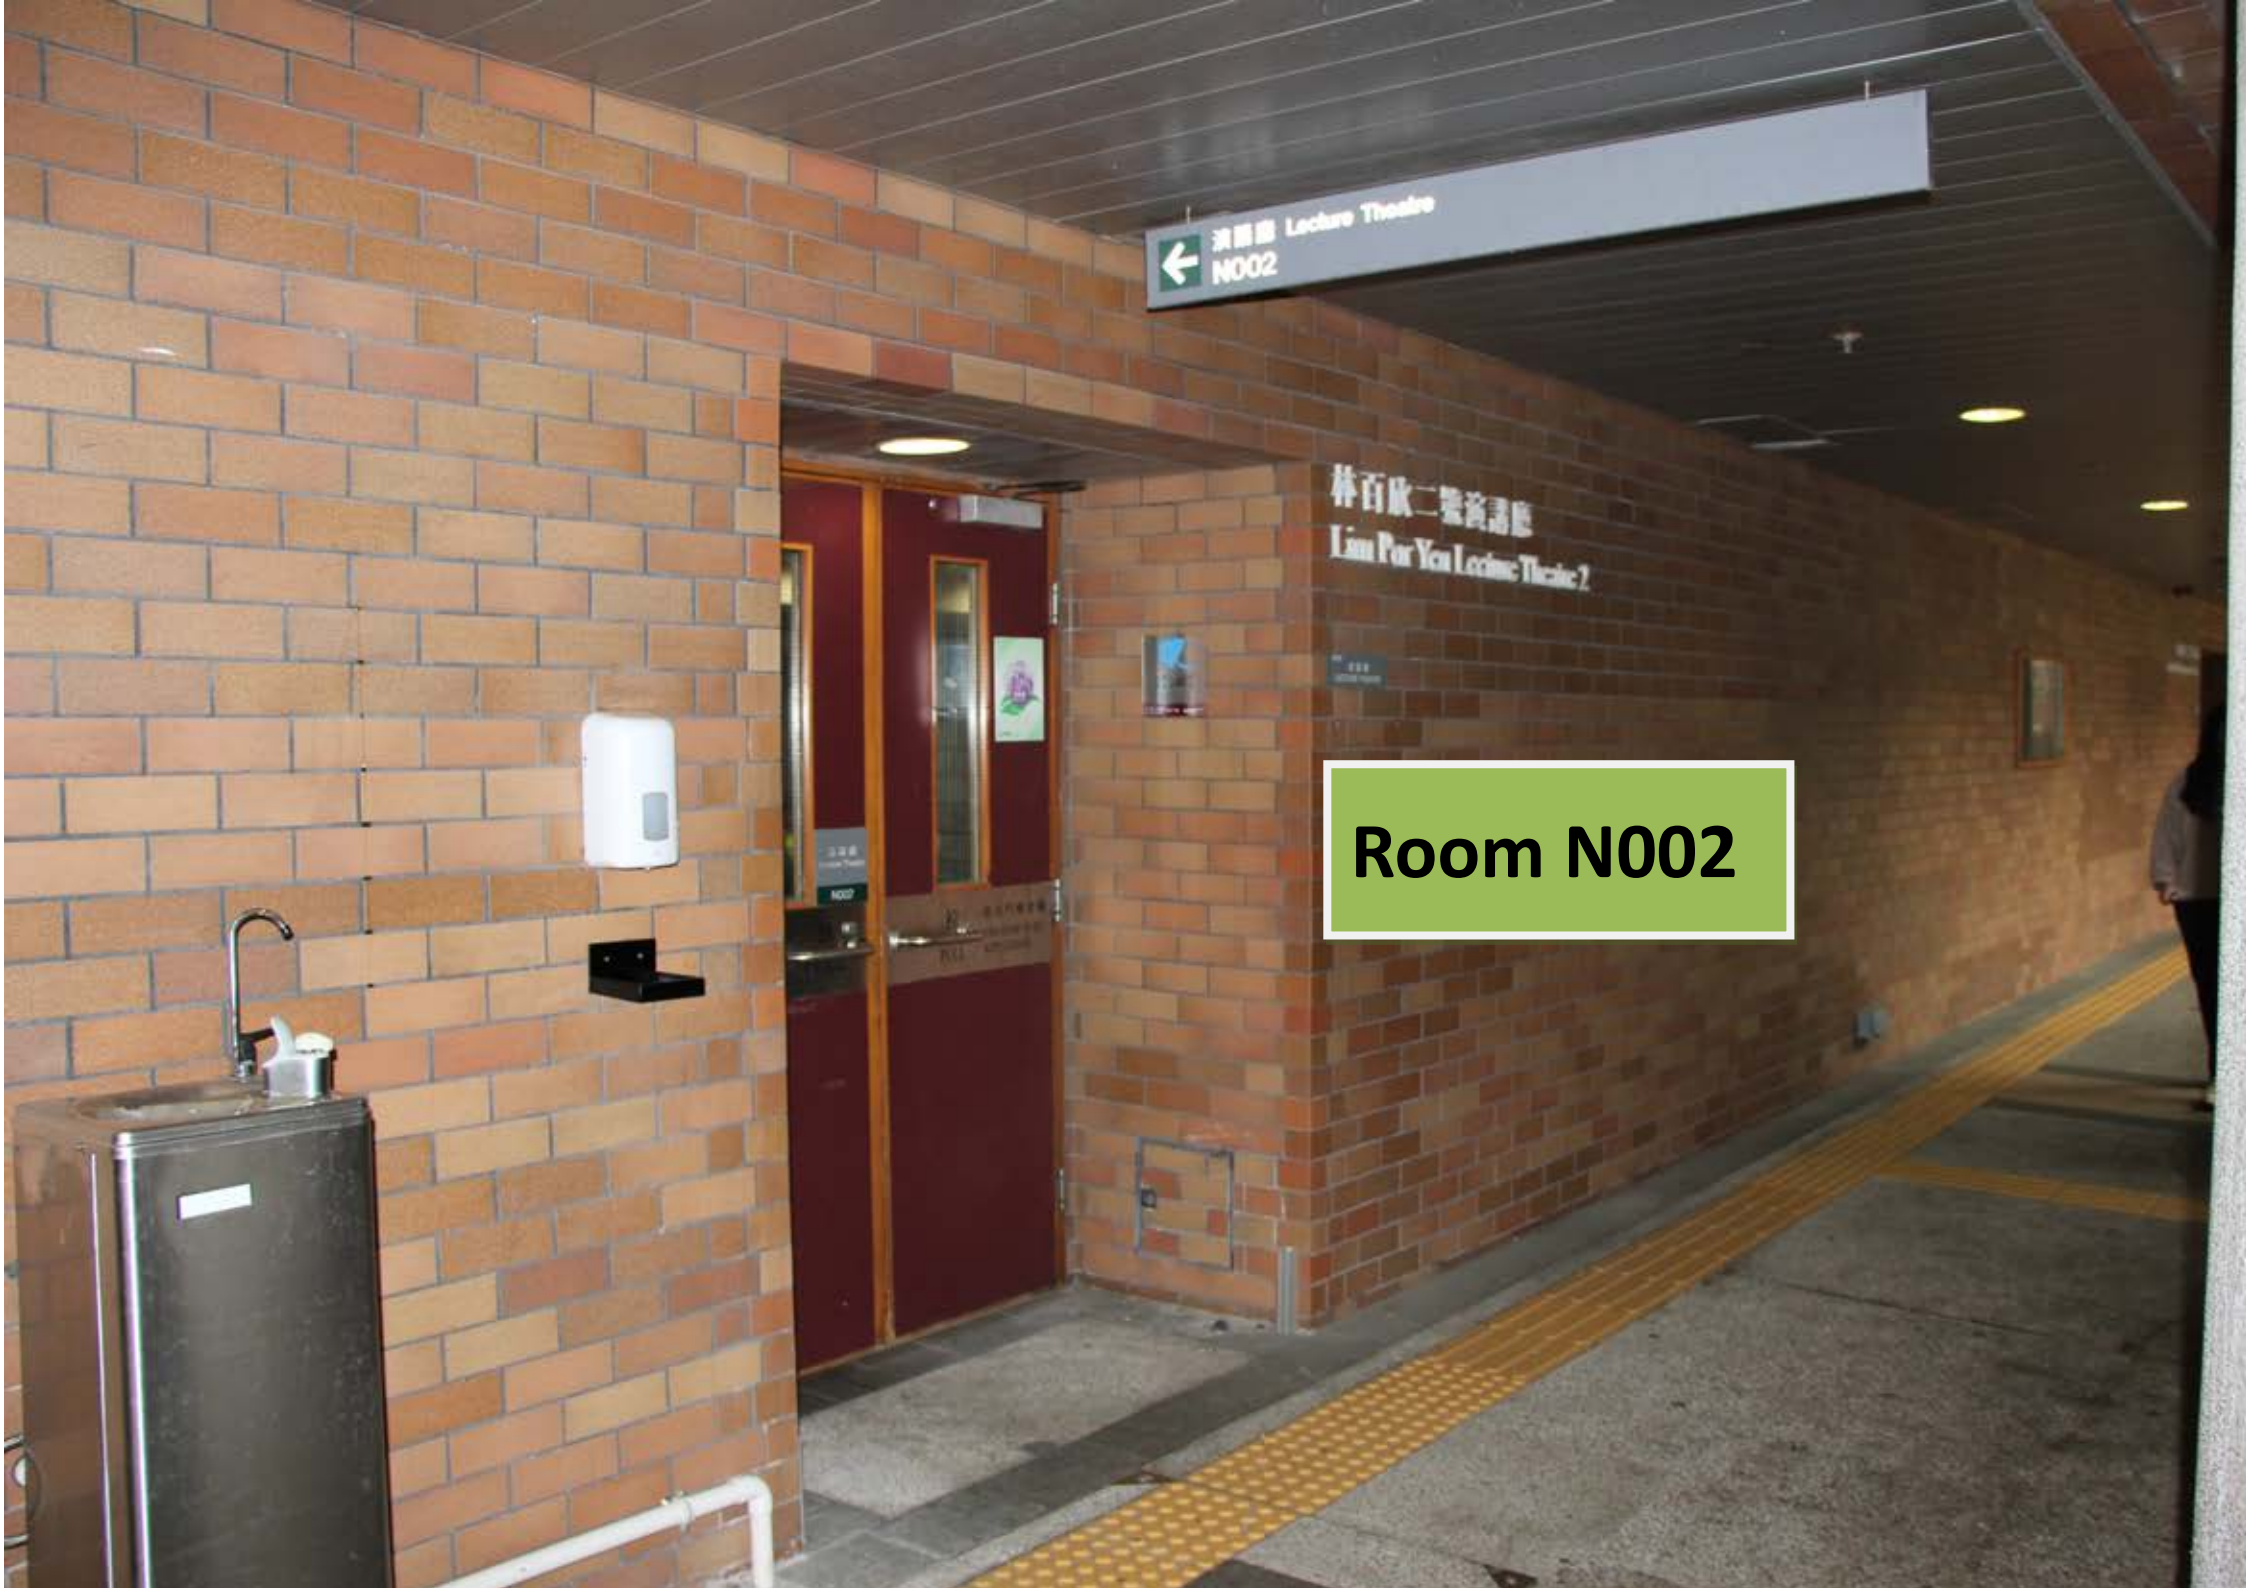

- 
1. Parallel Sessions
  2. Logo Square

Hung Hom MTR  
Station (Exit A)

- 
1. Opening Ceremony
  2. Plenary Talks
  3. Welcome Reception
  4. Registration Desk
  5. Communal Building

1. Parallel Sessions
2. Logo Square

- 1. Parallel Sessions**
- 2. Logo Square**

**Parallel Sessions at N**

**Li Ka Shing  
Tower (M)**

**Parallel Sessions at M**

**Logo Square**

↑ 課室 M102-109 → 教務處服務中心 M101  
Teaching Rooms Academic Secretariat Service Centre

# Room M110

FIRE  
HOSE  
REEL  
消防喉盤

**Room N001, N002, N003**

林百欣一號演講廳  
Lim Por Yen Lecture Theatre 1

← 演講廳 Lecture Theatre N001    ↑ 陳維管堂樓 Shih-yi Chen Building    Lecture Theatre

**Room N001**

演藝廳 Lecture Theatre  
N002

林百欣二號演藝廳  
Lim Po Yau Lecture Theatre 2

Room N002

← 演講廳 Lecture Theatre  
N003

演講廳  
Lecture Theatre  
N003

演講廳  
LECTURE THEATRE

**Room N003**